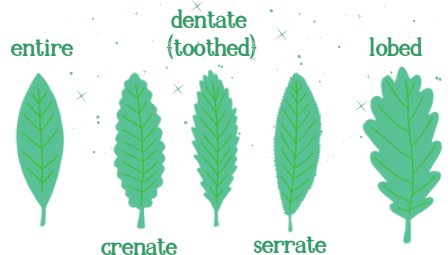

The sweetgum has traditional medical properties that can be used to treat dysentery and diarrhea, and the resin from the tree is anti-inflammatory (that means it can help reduce swelling).

## Learning Leaves

To the untrained eye, tree leaves can all look the same. But comparing leaf shapes and compositions can give you a clue into what type of tree you are looking at.

Simple vs. compound leaves

Leaf shapes

Leaf edges

Fairy House Artist: Innes Borstel  
Follow Innes on IG @inneskay